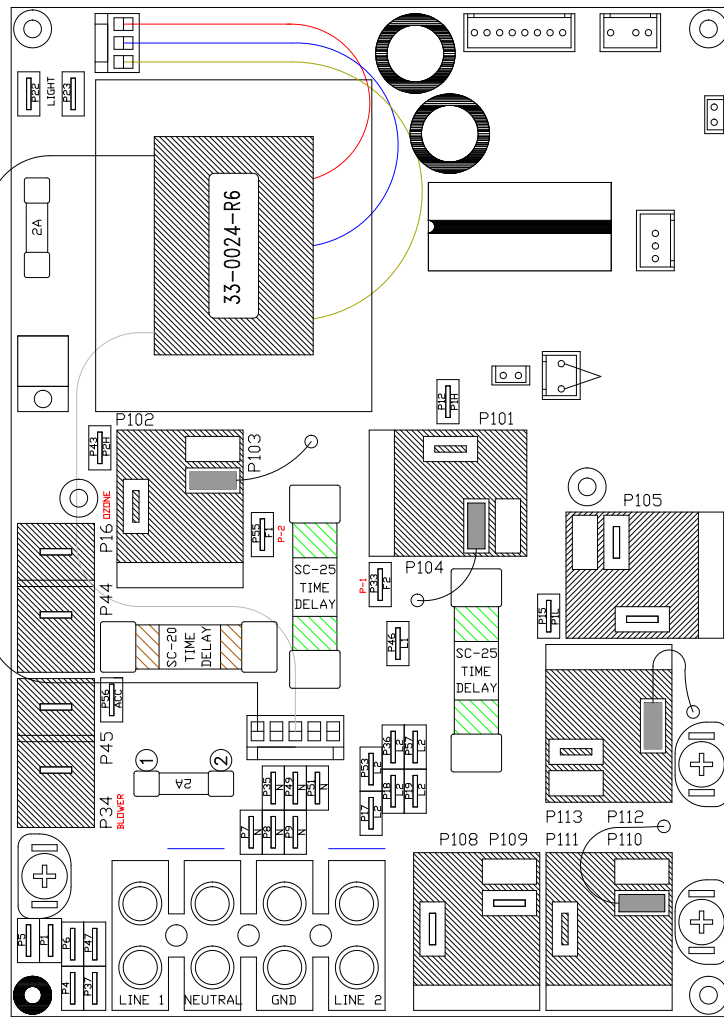

LEGEND	
	- 1/4" QUICK CONNECT
	- 1/4" QUICK CONNECT PIGGYBACK
	- FORK CONNECTOR
	- RING CONNECTOR
	- SOCKET CONNECTOR
	- PIN CONNECTOR

**HYDRO-QUIP**  
CORONA, CA (909) 273-7575

NEUTRAL CONNECTION MUST REMAIN VACANT.

Manufacture Notes: Please Note Black Wire is low speed on Pumps 1 and 2

Drawn BH	Rev 17
Date 08.01.06	
Diagram No. 4816-X	

Wire Color Code	
B - Black	G - Green
Br - Brown	Bl - Blue
R - Red	V - Violet
O - Orange	W - White
Y - Yellow	Gr - Gray