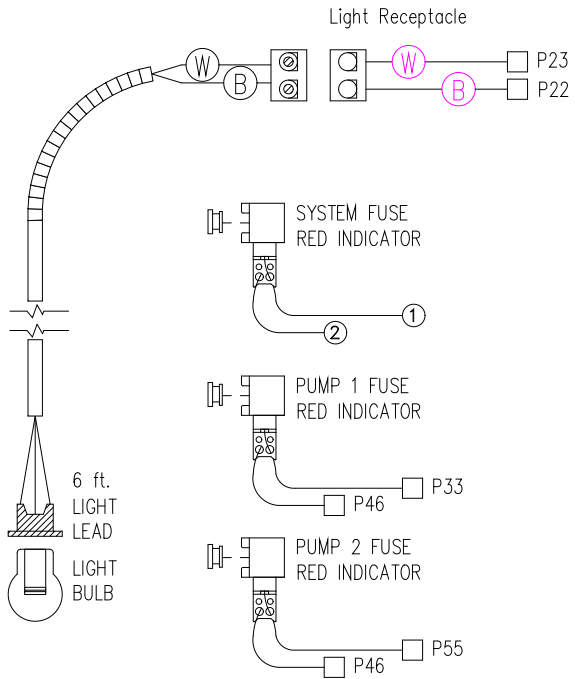

LEGEND	
	- 1/4" QUICK CONNECT
	- 1/4" QUICK CONNECT PIGGYBACK
	- FORK CONNECTOR
	- RING CONNECTOR
	- SOCKET CONNECTOR
	- PIN CONNECTOR

**HYDRO-QUIP**  
CORONA, CA (909) 273-7575

NEUTRAL CONNECTION MUST REMAIN VACANT.

Manufacture Notes: Please Note Black Wire is low speed on Pumps 1 and 2

Drawn BH	Rev 17
Date 08.01.06	
Diagram No. 4816-X	

Wire Color Code	
B - Black	G - Green
Br - Brown	Bl - Blue
R - Red	V - Violet
O - Orange	W - White
Y - Yellow	Gr - Gray