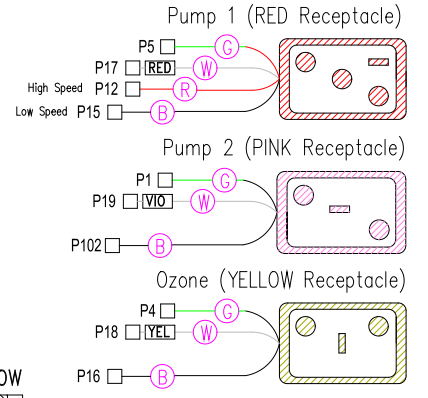

LEGEND	
	- 1/4" QUICK CONNECT
	- 1/4" QUICK CONNECT PIGGYBACK
	- FORK CONNECTOR
	- RING CONNECTOR
	- SOCKET CONNECTOR
	- PIN CONNECTOR

**HYDRO-QUIP**  
CORONA, CA (909) 273-7575

NEUTRAL CONNECTION MUST REMAIN VACANT.

Manufacture Notes: Please Note Black Wire is low speed on Pumps 1 and 2

Drawn BH	Rev 17
Date 08.01.06	
Diagram No. 4816-X	

Wire Color Code	
B - Black	G - Green
Br - Brown	Bl - Blue
R - Red	V - Violet
O - Orange	W - White
Y - Yellow	Gr - Gray