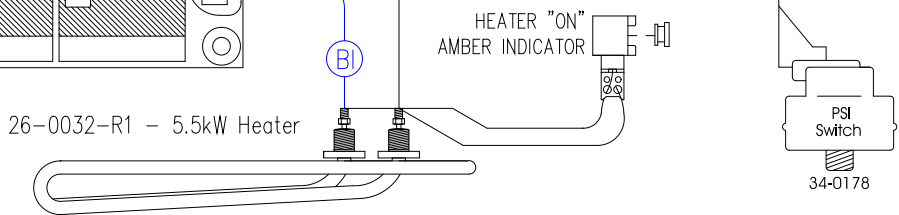

LEGEND	
	- 1/4" QUICK CONNECT
	- 1/4" QUICK CONNECT PIGGYBACK
	- FORK CONNECTOR
	- RING CONNECTOR
	- SOCKET CONNECTOR
	- PIN CONNECTOR

**HYDRO-QUIP**  
CORONA, CA (909) 273-7575

NEUTRAL CONNECTION MUST REMAIN VACANT.

Manufacture Notes: Please Note Black Wire is low speed on Pumps 1 and 2

Drawn BH	Rev 17
Date 08.01.06	
Diagram No. 4816-X	

Wire Color Code	
B - Black	G - Green
Br - Brown	Bl - Blue
R - Red	V - Violet
O - Orange	W - White
Y - Yellow	Gr - Gray